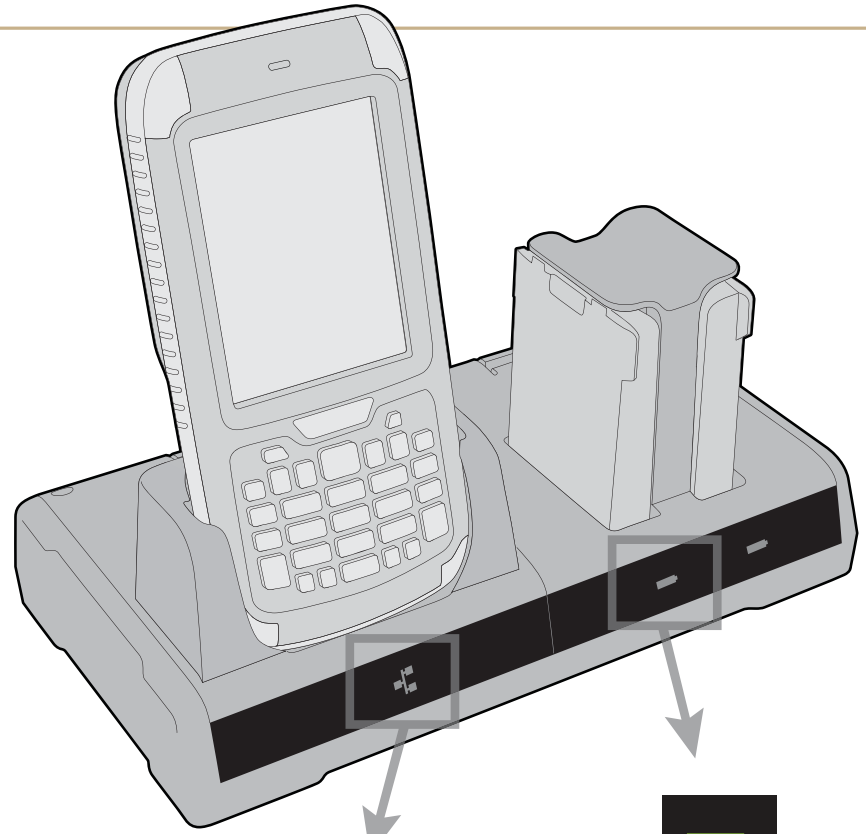

DX2

Legend for battery status indicators:

- = ✓
- = ✓
- =
- =
- = $< 5^{\circ}\text{C}$ (41°F) / $> 35^{\circ}\text{C}$ (95°F)