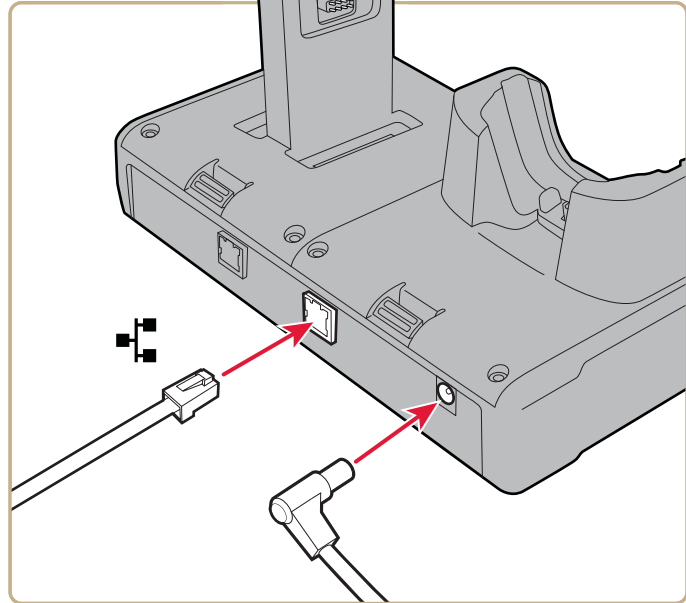

DX2

Legend for battery status indicators:

- = ✓
- = ✓
- =
- =
- = $< 5^{\circ}\text{C}$ (41°F) / $> 35^{\circ}\text{C}$ (95°F)