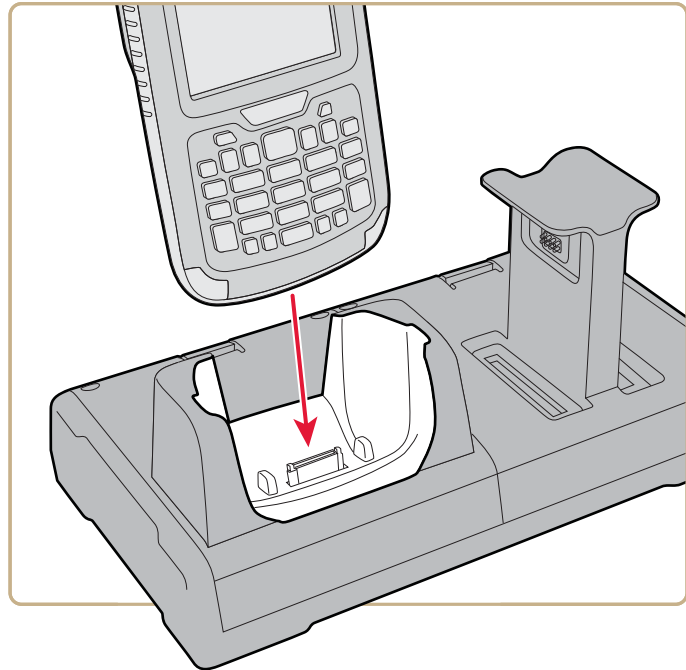

DX2

Legend for battery status indicators:

- = ✓
- = ✓
- =
- =
- = $< 5^{\circ}\text{C}$ (41°F) / $> 35^{\circ}\text{C}$ (95°F)