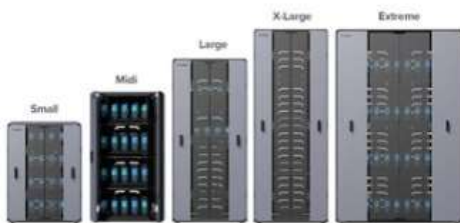

Intelligent Cabinets*

Easily secure, store, charge and handle checkout for Zebra mobile devices.

- Five cabinet sizes to accommodate between 20 and 100 devices
- Enhanced security options
- All-inclusive design includes built-in power supply
- Open leaf design for passive cooling through natural air flow

Cradle Locks

Easily add a layer of physical security in Intelligent Cabinets and racks with Zebra's cradle locks. Available for Zebra's HC2x, HC5x TC2x, TC5x and TC7x mobile computers, these mechanical locks physically prevent the removal of devices by any unauthorized personnel, increasing device security and reducing the number of lost or stolen devices.