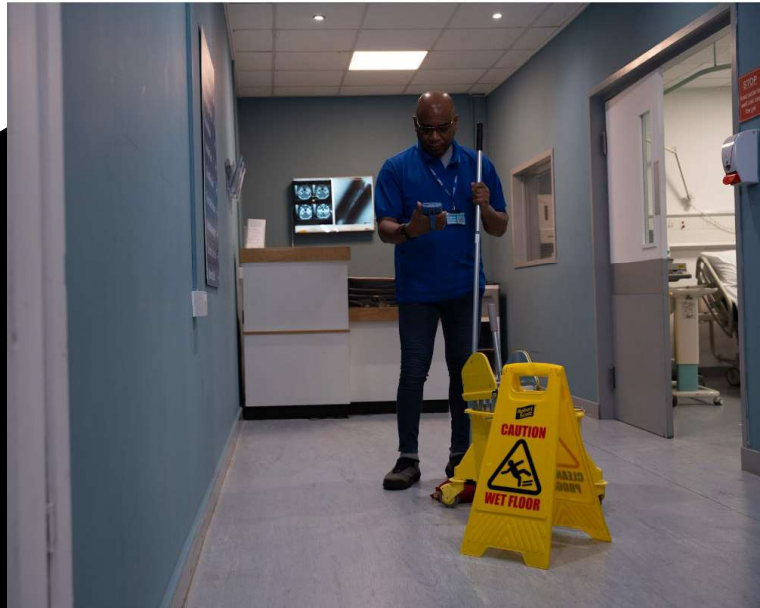

HC2X / HC5X Healthcare Accessories Guide

Improve patient outcomes and workflows
for all healthcare workers

BSR idware GmbH
Jakob-Haringer-Str.3
A-5020 Salzburg
<https://www.bsr.at>
sales@bsr.at

Revised December 2024

I.	Accessories that POWER devices	
1	Cradles	
1.1	Single-slot and multi-slot chargers	3
1.2	Mounting options for chargers	4
2	Batteries	
2.2	Spare Li-ion batteries	5
2.3	Spare battery chargers	5
3	Intelligent Cabinets	6
4	Power supply, cables, and adapters	
4.1	Power supply and cable matrix	7
4.2	Country-specific AC line cords	8
II.	Accessories that ENABLE productivity solutions	
5	Wearable mounts and other accessories	10
IV.	Workstation Connect Cradle	
6	Workstation Connect Cradle	11
V.	Third Party Accessories for HC2X / HC5X	
7	3rd Party Accessories for HC2X / HC5X	12